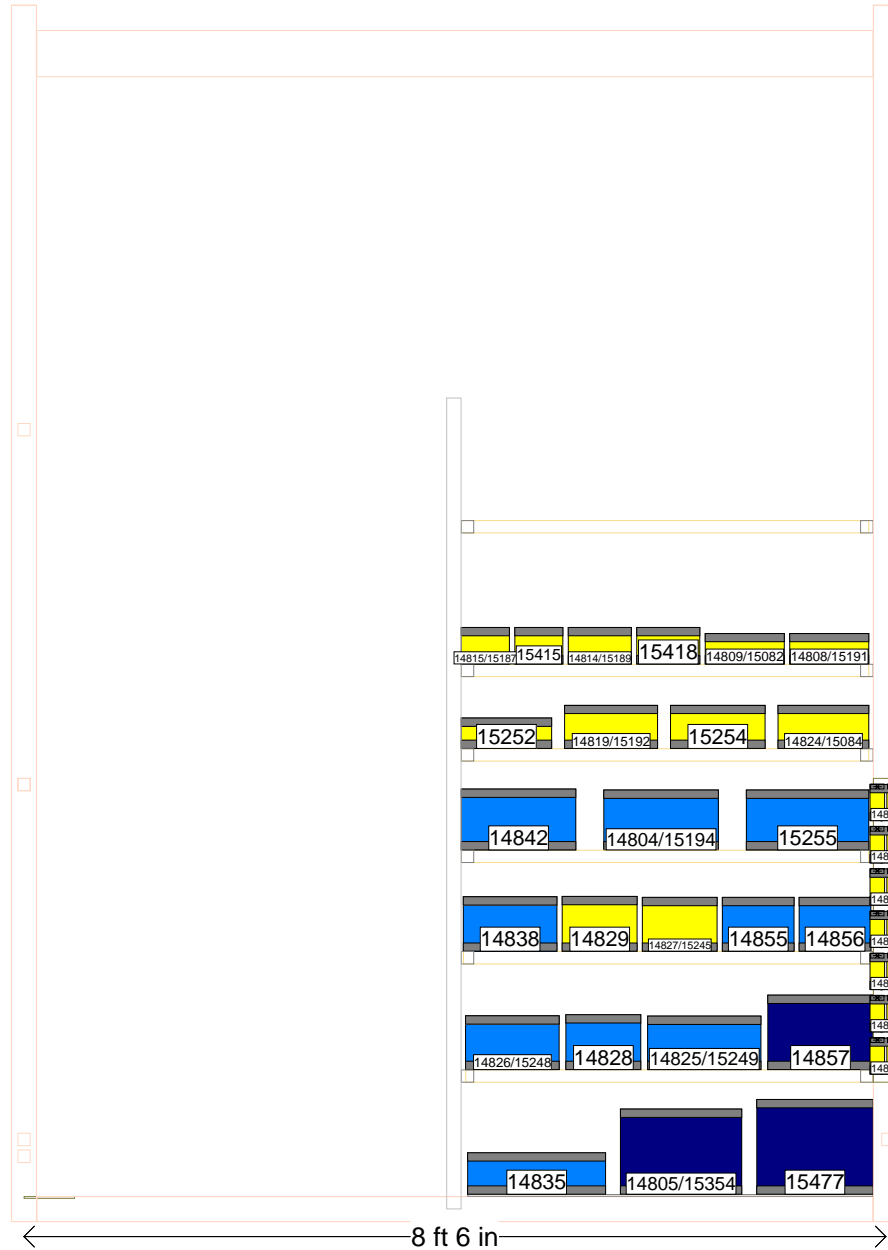

The Home Depot

The Home Depot

Product List

	Section	Loc ID	SKU	UPC	Part Nbr	Name	Facings
1	1	1	242071	030699151875	14815/15187	5"X6" SHELF BRACKET GRAY	1
2	1	2	706605	030699154159	15415	5"X6" SHELF BRACKET WHITE	1
3	1	3	242098	030699151899	14814/15189	6"X8" SHELF BRACKET GRAY	1
4	1	4	706622	030699154180	15418	6"X8" SHELF BRACKET WHITE	1
5	1	5	203387	030699150823	14809/15082	8"X10" SHELF BRACKET BLACK	1
6	1	6	242101	030699151912	14808/15191	8"X10" SHELF BRACKET GRAY	1
7	1	7	303000	030699152520	15252	8"X10" SHELF BRACKET WHITE	1
8	1	8	242128	030699151929	14819/15192	10"X12" SHELF BRACKET GRAY	1
9	1	9	303031	030699152544	15254	10"X12" SHELF BRACKET WHITE	1
10	1	10	203423	030699150847	14824/15084	10"X12" SHELF BRACKET BLACK	1
11	1	11	456726	030699148424	14842	12X14 SHELF BRACKET BLACK	1
12	1	12	242136	030699151943	14804/15194	12"X14" SHELF BRACKET GRAY	1
13	1	13	303045	030699152551	15255	12"X14" SHELF BRACKET WHITE	1
14	1	14	456671	030699148387	14838	16"X10" HVY DUTY SHELF BRACKET SN	1
15	1	15	456350	030699148295	14829	12"X8" HVY DUTY SHELF BRACKET SN	1
16	1	16	283726	030699152452	14827/15245	12"X8" HVY DUTY SHELF BRACKET WHITE	1
17	1	17	456841	030699148554	14855	10"X8" HVY DUTY SHELF BRACKET SN	1
18	1	18	458214	030699148561	14856	10"X8" HVY DUTY SHELF BRACKET ORB	1
19	1	19	283855	030699152483	14826/15248	16"X10" HVY DUTY SHELF BRACKET WHITE	1
20	1	20	455476	030699148288	14828	12X8 HEAVY DUTY SHELF BRACKET BLACK	1
21	1	21	283893	030699152490	14825/15249	20"X13" HVY DUTY SHELF BRACKET WHITE	1
22	1	22	460046	030699148578	14857	Adj Shelf and Rod Support Whte	1
23	1	23	345939	030699148356	14835	18"X16" HVY DUTY SHELF BRACKET WHITE	1
24	1	24	578118	030699153541	14805/15354	Shelf and Rod Support Wht	1
25	1	25	965456	030699154777	15477	HVY DTY SHELF&ROD SUPPORT WHITE	1
26	1	26	463380	030699148448	14844	#7x1-1/4in Shlf Brckt Scrw Wht	1
27	1	27	463880	030699148486	14848	#7x1-1/4in Shlf Brckt Scrw Blk	1
28	1	28	462361	030699148493	14849	#14x1-1/2 Shlf Brckt Scrw Wht	1
29	1	29	463230	030699148547	14854	#14x1-1/2 Shlf Brckt Scrw Blck	1
30	1	30	462771	030699148523	14852	#14x1-1/2 Shlf Brckt Scrws SN	1
31	1	31	462373	030699148516	14851	#14x1-1/2 Shlf Brckt Scrws ORB	1
32	1	32	463863	030699148455	14845	#7x1-1/4in Shlf Brckt Scrw Gry	1