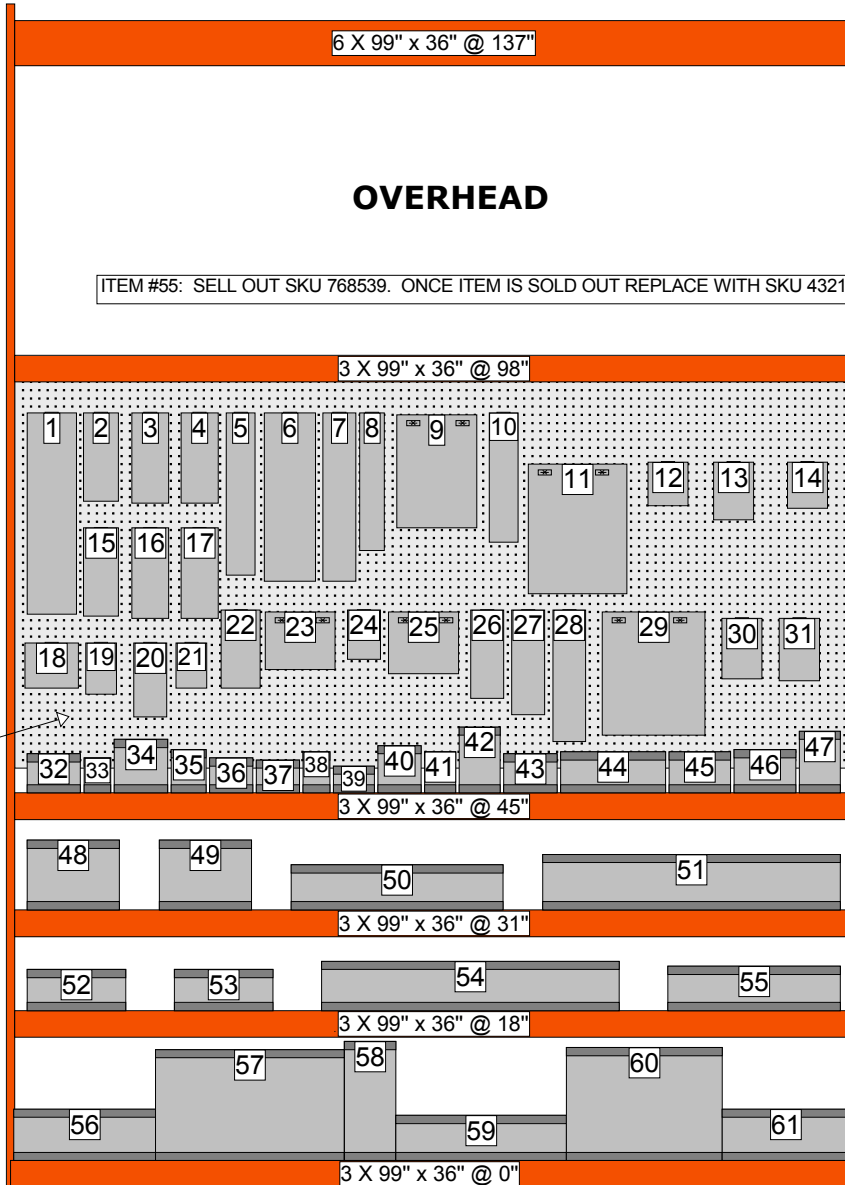

# Peghook Organization - Core

Dept: 25

Class: 11

Planogram Title: 1 Bay 99 Standard\_February 2012

BAY 1.1

ID	SKU	SKU POP
1	174705	
61	580082	

ITEM #55: SELL OUT SKU 768539. ONCE ITEM IS SOLD OUT REPLACE WITH SKU 432164.

23" from Pegboard to front of Beam  
 49" from floor to bottom of Pegboard

Safety Text: • Beams at the intermediate overhead level should be set approx. at 2' intervals. • Peg hooks or other fixtures should not extend beyond shadow box side panels or racking uprights. • No open or case cut boxes on shelves 8' and above.