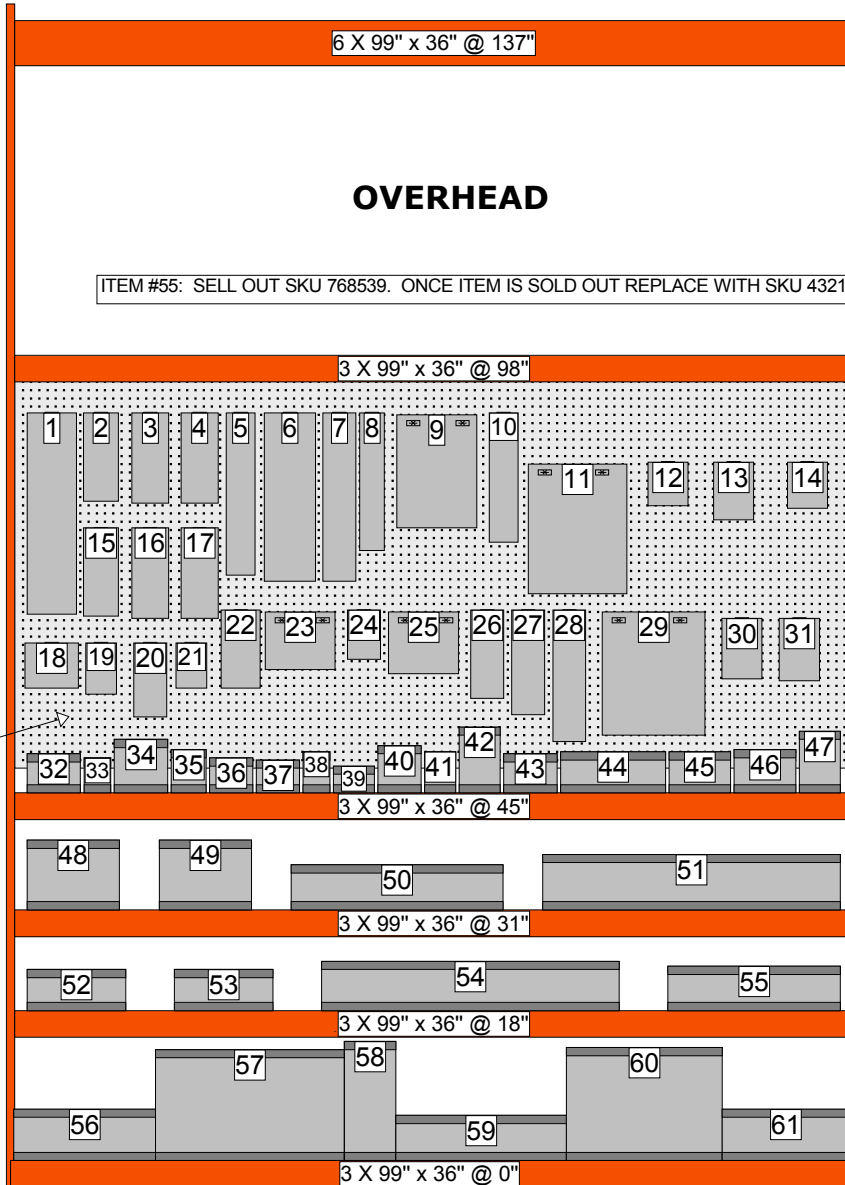

Peghook Organization - Core

Dept: 25

Class: 11

Planogram Title: 1 Bay 99 Standard\_February 2012

BAY 1.1

ID	SKU	SKU POP
1	174705	
2	578711	
3	578592	
4	578592	
5	790510	
6	470774	
7	568186	
8	768553	
9	801284	
10	470778	
11	470777	
12	848493	
13	849532	
14	849610	
15	578711	
16	578592	
17	578592	
18	794134	
19	578525	
20	578495	
21	784940	
22	792265	
23	783174	
24	568117	
25	118060	
26	550768	
27	550774	
28	550804	
29	795260	
30	851482	
31	851577	
32	448249	
33	448257	
34	448265	
35	656590	
36	656595	
37	656611	
38	864404	
39	166000	
40	233963	
41	864390	
42	864412	
43	864420	
44	446565	
45	446360	
46	446441	
47	446570	
48	472944	
49	472944	
50	248486	
51	776065	
52	787211	
53	787211	
54	256839	
55	432164	
56	787906	
57	846162	
58	699347	
59	697316	
60	697302	

Safety Text: • Beams at the intermediate overhead level should be set approx. at 2' intervals. • Peg hooks or other fixtures should not extend beyond shadow box side panels or racking uprights. • No open or case cut boxes on shelves 8' and above.

23" from Pegboard to front of Beam  
 49" from floor to bottom of Pegboard

Safety Text: • Beams at the intermediate overhead level should be set approx. at 2' intervals. • Peg hooks or other fixtures should not extend beyond shadow box side panels or racking uprights. • No open or case cut boxes on shelves 8' and above.